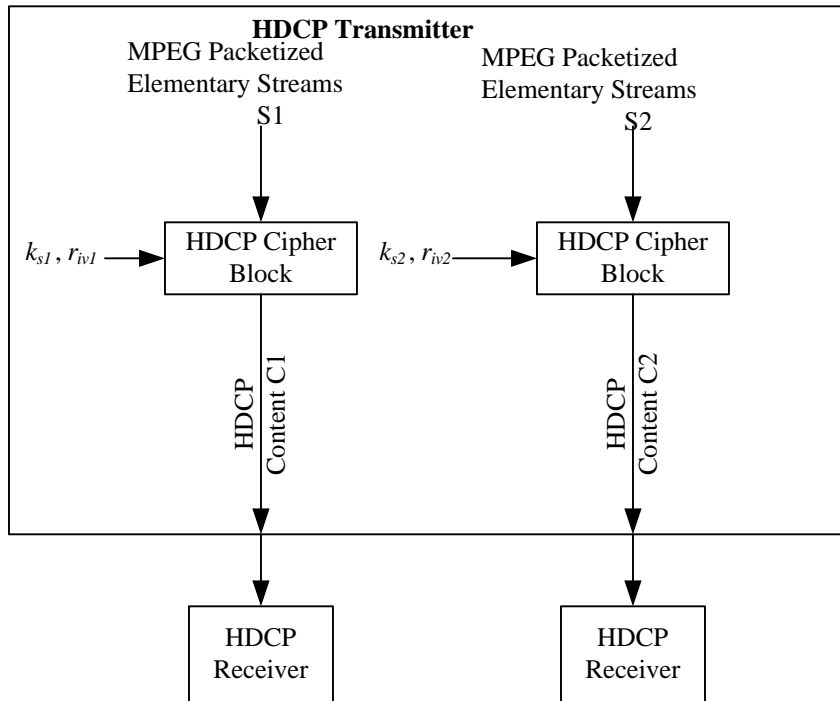

**Summary of Errata and Clarifications to the HDCP Interface
Independent Adaptation Specification Rev 2.0**

Page 7, change HDCP System definition to

HDCP System. An HDCP System consists of an HDCP Transmitter, zero or more HDCP Repeaters and one or more HDCP Receivers connected through their HDCP-protected interfaces in a tree topology; whereas the said HDCP Transmitter is the HDCP Device most upstream, and receives the Audiovisual Content from one or more Upstream Content Control Functions. All HDCP Devices connected to other HDCP Devices in an HDCP System over HDCP-protected Interfaces are part of the HDCP System.

Page 45, replace Figure 3.4 with

Figure 0.1. k_s and r_{iv} Shared across HDCP Links

Page 46, replace Figure 3.5 with

Figure 0.2. Unique k_s and r_{iv} across HDCP Links

Page 50, replace Table 4.12 with

Syntax	No. of Bytes	Identifier
RepeaterAuth_Send_ReceiverID_List {		
msg_id	1	uint
MAX_DEVS_EXCEEDED	1	bool
MAX_CASCADE_EXCEEDED	1	bool
if (MAX_DEVS_EXCEEDED != 1 && MAX_CASCADE_EXCEEDED != 1) {		
DEVICE_COUNT	1	uint
DEPTH	1	uint
V[255..0]	32	uint
for (j=0; j< DEVICE_COUNT; j++) {		
Receiver_ID_j[39..0]	5	uint
}		
}		
}		

Table Error! Reference source not found..1. RepeaterAuth_Send_ReceiverID_List Payload

Page 52, in Table 5.1, replace the Function column corresponding to SRM ID field with

A value of 0x9 signifies that the message is for HDCP 2. All other values are reserved. SRMs with values other than 0x9 must be ignored.